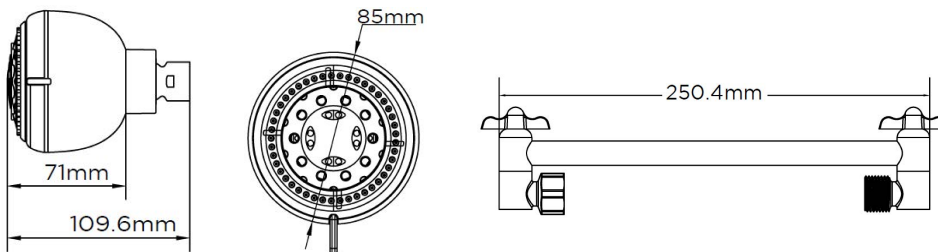

WATER-SAVING SHOWER

DAINTREE SHOWER ROSE OPTIONAL SHOWER ARM

The Daintree Water-Saving Shower Rose, a 4 Star Water Efficiency Labelling and Standards (WELS) rated product, uses a flexible 5 spray technology to deliver an economical water-flow of 7.5 litres per minute.

With an optional shower arm, the Daintree Shower Rose is designed to easily integrate with different wall shower fittings, providing a complete water and energy-saving solution. Optional 9 litres per minute Daintree Shower Rose available on request.

FEATURES

- Low-flow, 7.5 litres per minute
- 4 Star WELS rating
- Easily integrates with existing wall shower fittings
- Adjustable swivel head and 5 spray function
- Adjustable height when fitted with shower arm
- Thread size 1/2" BSP

SPECIFICATIONS

COLOUR	Chrome	MODEL	MODEL NUMBER	PRODUCT DIMENSIONS
WARRANTY	3 Years	Daintree Shower Rose: 7.5 l/m	EP-DT-7.5	109.6mm x 85mm
		Daintree Shower Rose: 9 l/m	EP-DT-9	109.6mm x 85mm
		Daintree Shower Rose Arm	EP-DT-A	250.4mm